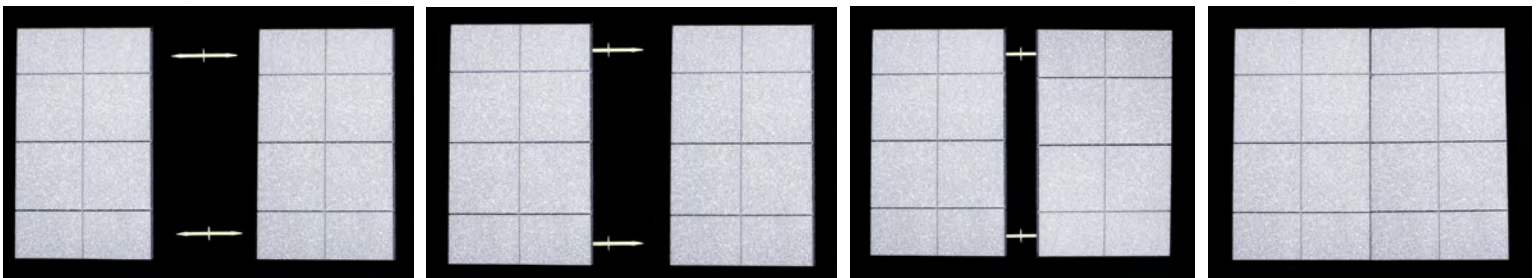

# Fastener Type

### BENEFITS

- ✓ Joins core material securely
- ✓ Repositionable
- ✓ Not visible at the surface
- ✓ Compatible with composite resins
- ✓ Clamping or gluing are not necessary
- ✓ Rapid, easy assembly
- ✓ No tools required
- ✓ Never rusts or corrodes
- ✓ Completely non-metal